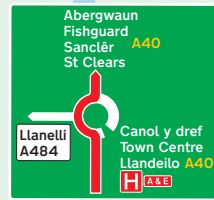

Public Transport

By Rail, Carmarthen Station.
Approximately 5 minutes taxi ride away.
For information on train operators and times phone
National Rail Enquiries on 0845 7484950.

By Air, Swansea Airport.
Approximately 45 minutes drive away.

GWASANAETH TÂN AC ACHUB
Canolbarth a Gorllewin Cymru

Mid and West Wales
FIRE AND RESCUE SERVICE

Gwasanaeth Tân ac Achub Canolbarth a Gorllewin Cymru - Y Pencadlys

Heol Llwyn Pisgwydd, Caerfyrddin

Mid and West Wales Fire Rescue Service - Headquarters

5 The Bungalow

Canol y dref
Town Centre
A4242
(M4)
H A&E
Llandeilo A40
Abertawe Swansea
(A48)

(M4)
Abergwaun
Fishguard A40
Sanclér
St Clears
Abertawe
Swansea (A48)
Llangynnw'r
Llangunnor
B43100
Canol y dref
Town Centre
A484

Caerfyrddin
Carmarthen
A40
Johnstown
Llansteffan
(B4312)

Abergwaun
Fishguard
Sanclér
St Clears
A40
Canol y dref
Town Centre
A4242
H A&E

Llanelli
A484
Canol y dref
Town Centre
Llandeilo A40
H A&E

Llanelli A484
(M4)
Abergwaun
Fishguard
Abertawe
Swansea
A48
Sanclér
St Clears
A40
A48 TO
M4, SWANSEA