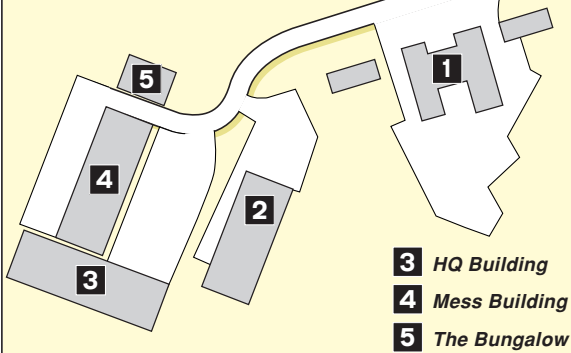

Public Transport

By Rail, Carmarthen Station.
Approximately 5 minutes taxi ride away.
For information on train operators and times phone
National Rail Enquiries on 0845 7484950.

By Air, Swansea Airport.
Approximately 45 minutes drive away.

Trafnidiaeth Gyhoeddus

Ar Drên, Gorsaf Caerfyrddin.
Oddeutu 5 munud o daith mewn tasci.
I gael gwybodaeth am gwmnïau trên ac
amseroedd ffoniwch Ymholiadau Rheilffyrdd
Cenedlaethol ar 0845 7484950.

Ar Awyren, Maes Awyr Abertawe.
Oddeutu 45 munud o daith mewn car.

GWASANAETH TÂN AC ACHUB
Canolbarth a Gorllewin Cymru

Mid and West Wales
FIRE AND RESCUE SERVICE

Gwasanaeth Tân ac Achub Canolbarth a Gorllewin Cymru - Y Pencadlys

Heol Llwyn Pisgwydd, Caerfyrddin

Mid and West Wales Fire Rescue Service - Headquarters

Lime Grove Avenue, Carmarthen SA31 1SP

Ffon/Tel: 0870 60 60 699 Ffacs/Fax: 01267 220562

E-mail: mail@mawwfire.gov.uk

1 Carmarthen Fire Station

2 Fire Authority Conference Building

3 HQ Building

4 Mess Building

5 The Bungalow

Canol y dref
Town Centre
A4242
(M4)
H A&E
Llandeilo A40
Abertawe Swansea
(A48)