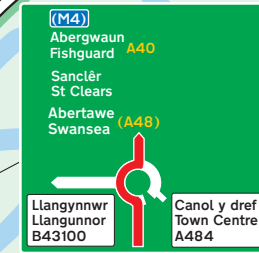

GWASANAETH TÂN AC ACHUB
Canolbarth a Gorllewin Cymru

Mid and West Wales
FIRE AND RESCUE SERVICE

Gwasanaeth Tân ac Achub Canolbarth a Gorllewin Cymru - Y Pencadlys

Heol Llwyn Pisgwydd, Caerfyrddin

Mid and West Wales Fire Rescue Service - Headquarters

Lime Grove Avenue, Carmarthen SA31 1SP

Ffon/Tel: 0870 60 60 699 Ffacs/Fax: 01267 220562

E-mail: mail@mawwfire.gov.uk

1 Carmarthen Fire Station

2 Fire Authority Conference Building

3 HQ Building

4 Mess Building

5 The Bungalow

Canol y dref
Town Centre
A4242
(M4)
H A&E
Llandeilo A40
Abertawe Swansea
(A48)

(M4)
Abergwaun
Fishguard A40
Sanclér
St Clears
Abertawe
Swansea (A48)
Llangynnw'r
Llangunnor
B43100
Canol y dref
Town Centre
A484

Caerfyrddin
Carmarthen
A40
Johnstown
Llansteffan
(B4312)

Abergwaun
Fishguard
Sanclér
St Clears
A40
Canol y dref
Town Centre
A4242
H A&E

Llanelli
A484
Canol y dref
Town Centre
Llandeilo A40
H A&E

Llanelli A484
(M4)
Abergwaun
Fishguard
Abertawe
Swansea
A48
Sanclér
St Clears
A40
A48 TO
M4, SWANSEA